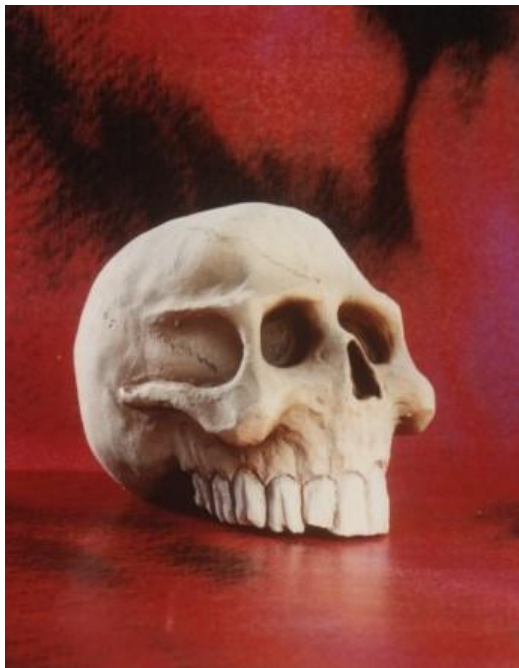

DW26

The God's Dice Box

“Blind Io took up the dice box, which was a skull whose various orifices had been stoppered with rubies, and with his eyes on the Lady, rolled three fives.” *The Colour of Magic* .

SCULPTOR: Leigh Pamment

INTRODUCED: February 1992

RETIRED: October 2005

NUMBER SOLD: 4605

1ST RRP: £10.11

LAST RRP: £12.95

TOP PRICE SINCE

Changes: None