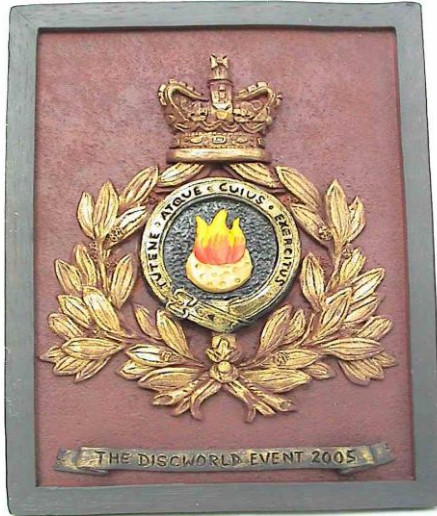

Clarecraft Discworld Event 2005

DWE24

Monstrous Regiment plaque

SCULPTOR: Mark Ayling

INTRODUCED: May 2005

RETIRED: October 2005

R.R.P. £20 - for the whole pack with pewter items.

SOLD: 243

'The Duchess's Shilling' awarded as a prize for various Events at CCDE 2005

Front

Back