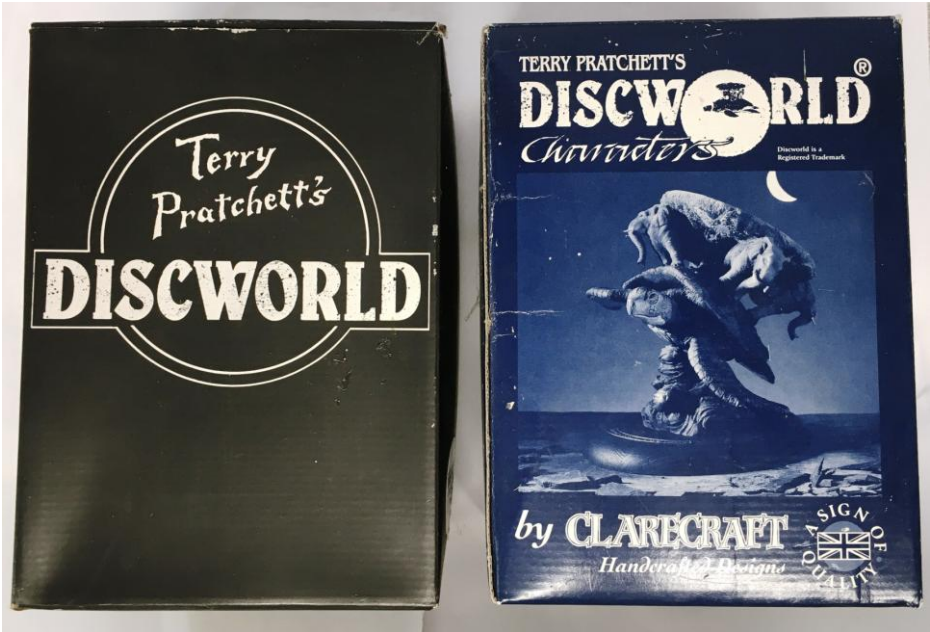

PACKAGING AND LABELS

Those of you have been customers for years will have seen the progression in the packaging. In the earliest days plain brown boxes were used then, after 1991/2 the black Discworld box was chosen. The 'Discworld in the Discworld' logo was developed in 1993 and, after 1999, a photograph of Leigh's Limited Edition Discworld was used on the boxes.

The original Clarecraft sticker is on the left, a basic sticker in the middle, used while we were waiting for our new 'Discworld in the Discworld' labels.